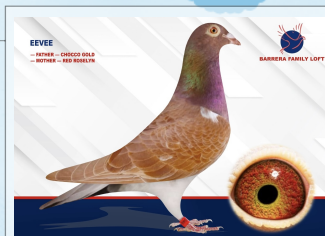

BARRERA FAMILY LOFT

JBP 4 - 2024

NAME: Shiny Eevee
SEX: hen
COLOR: Grizzle
1ST PLACE TERRA SKY FINAL RACE! 1ST PLACE AVERAGE SPEED! TOTAL WINNING \$7,750

NL 8327110- 2022
NAME: White Harry
SEX: cock
FAMILY: J.Ven Bentum / Harry
COLOR: black and white
-- FATHER TO - SHINY EEVEE
1ST PLACE TERRA SKY FINAL RACE!
1ST PLACE AVERAGE SPEED!
TOTAL WINNING \$7,750
Half-sister "Blue Spy" winner of:
5th Prov. ACE Pigeon Youngsters
1st Duffel vs. 333 birds
4th Quievrain vs. 949 birds
Half-brother "white 020" winner of:
3rd Semi-Pro Ace Pigeon Youngsters

NL22-8023046
NAME: Eevee
SEX: hen
COLOR: Chocco
--MOTHER TO - SHINY EEVEE
1ST PLACE TERRA SKY FINAL RACE!
1ST PLACE AVERAGE SPEED!
TOTAL WINNING \$7,750
Super 'choco' inbred 'Leonardo' x 'Tinkelbel'
Father is 'Chocco Gold', hbr to:
-'Us Abe', winner of:
1. Nat. championship long distance NPO '11
10. NPO 8,538 b. & 20. NPO 6,512 b.
-'Fuzzy Blue', winner 1. NPO 2,647 b.
N(660km)
Mother is 'Red Roselyn', his. 'Ulla', mother to:
4. super ace Victoria Falls OLR '22 (wins \$40,000)
1. prov.triple ace LD FFC '17-'18-'19
6. NPO, 8. NPO, 11 NPO, 11. NPO, 13. NPO,
14.NPO
grm. to 1. NPO, 9. NPO, 9 NPO, 10. NPO

NL 1353401-2020
NAME: Den Theo
SEX: cock
COLOR: black and white
J.Ven Bentum
Winner and breeder
Sire 'white 020'
3rd ace young'22 6 races

NL-2020-1613168
NAME: Crossing Diny
SEX: hen
COLOR: blue bar
Blue
Famous 'Harry'
Dam 'Blue spy'
5th young ace pigeon